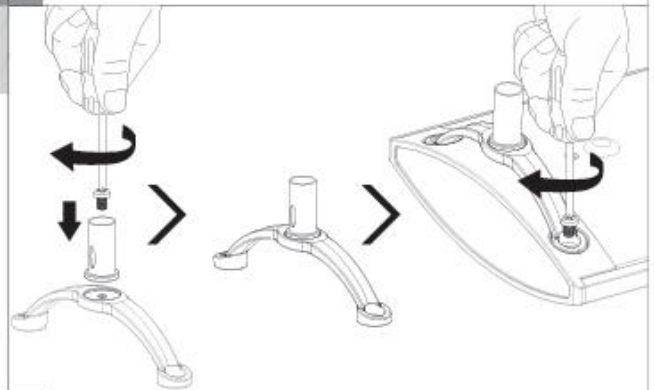

Pendant installation

Press to adjust the length of the suspension wire

1 2

Spec	$A \pm 10$
1200mm	1126mm
1500mm	1506mm

3 4

5 6